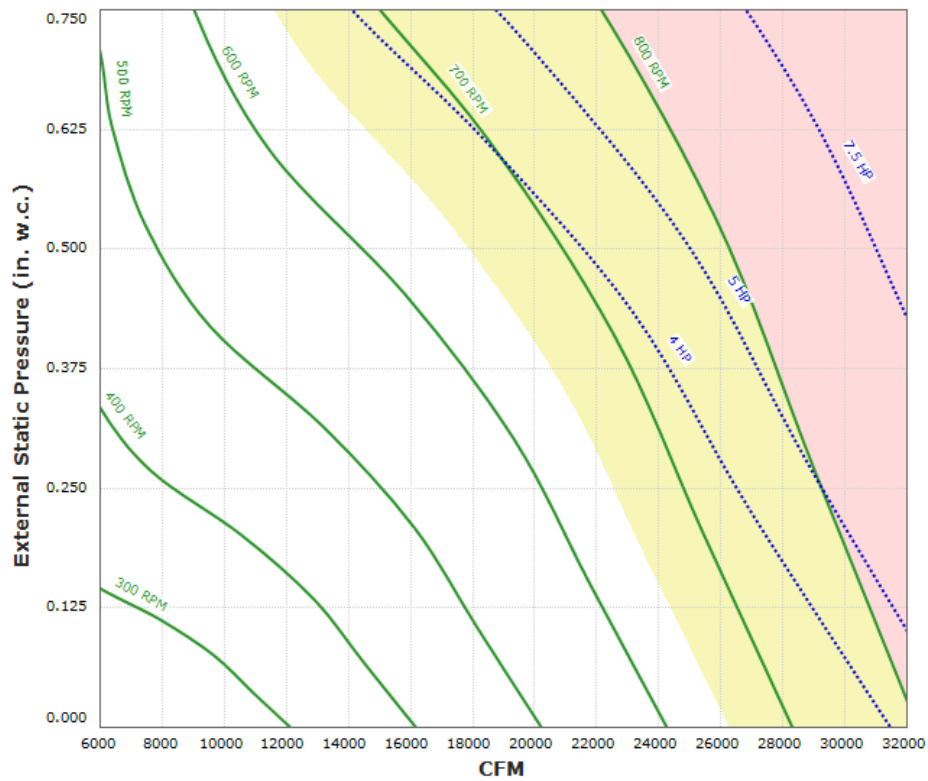

R-AWPD-48-S Performance Curve

Max Sizeable RPM = 800 RPM. Curve shown extended beyond this point for reference only.

Motor 00509ET3E254T-W22 has an rpm range of 300 to 800.

Motor 00509ET3E254T-W22-50 has an rpm range of 300 to 730.

Motor DHP7/565 has an rpm range of 300 to 800.

Motor DTP7/56 has an rpm range of 300 to 800.

Motor DTP7/56-50 has an rpm range of 300 to 800.

Motor EP7/565 has an rpm range of 300 to 800.

Motor NP7/56 has an rpm range of 300 to 800.

Motor NP7/56-50 has an rpm range of 300 to 800.